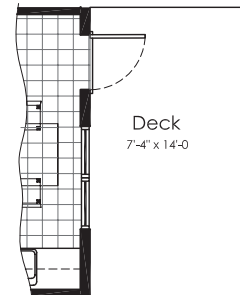

The Cypress

2 Bedroom

Total Living Area 1278 sq.ft.

Third Floor

Second Floor

Optional Deck

Main Floor

Sketch only, not for construction purposes.
Plans and prices are subject to change without notice. The Builder reserves the right to change material or specifications without notice but guarantees that change will be of equal or of similar value. (June 2010)