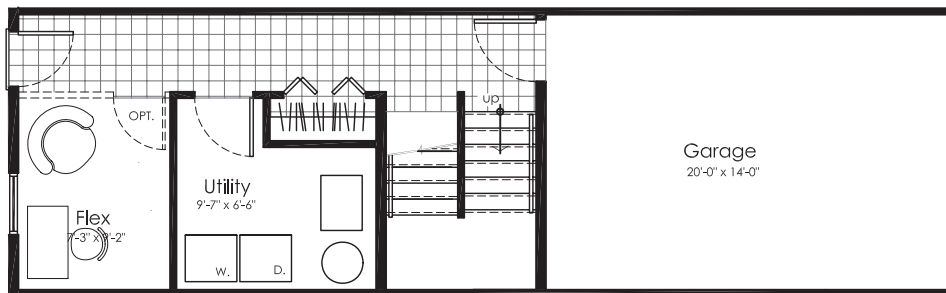

The Cypress

2 Bedroom

Total Living Area 1278 sq.ft.

Third Floor

Second Floor

Optional Deck

Main Floor

Sketch only, not for construction purposes.
Plans and prices are subject to change without notice. The Builder reserves the right to change material or specifications without notice but guarantees that change will be of equal or of similar value. (June 2010)