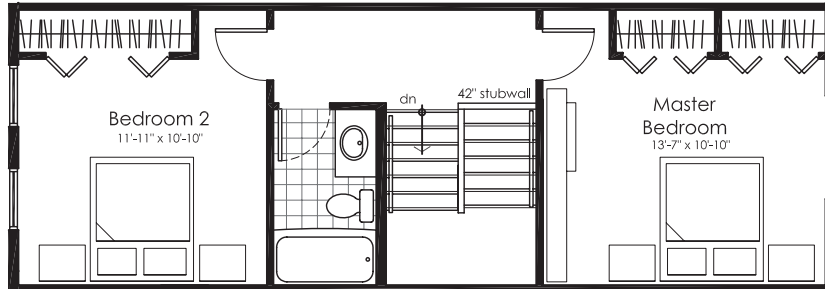

The Cypress

2 Bedroom

Total Living Area 1278 sq.ft.

Third Floor

Second Floor

Optional Deck

Main Floor

Sketch only, not for construction purposes.
Plans and prices are subject to change without notice. The Builder reserves the right to change material or specifications without notice but guarantees that change will be of equal or of similar value. (June 2010)