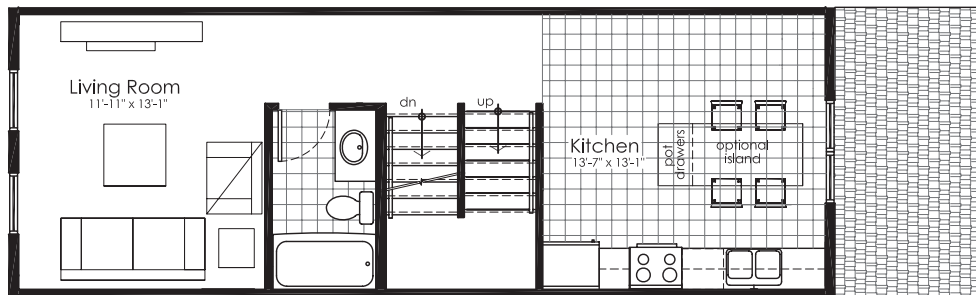

The Cypress

2 Bedroom

Total Living Area 1278 sq.ft.

Third Floor

Second Floor

Optional Deck

Main Floor

Sketch only, not for construction purposes.
Plans and prices are subject to change without notice. The Builder reserves the right to change material or specifications without notice but guarantees that change will be of equal or of similar value. (June 2010)