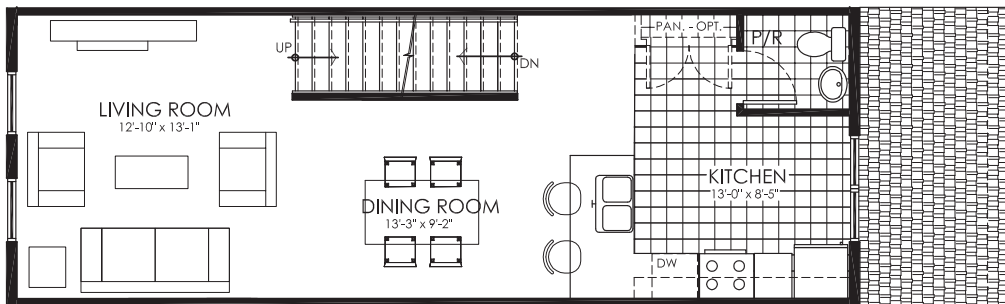

The Elmvale

2 Bedroom + Optional Flex room

Total 1349 sq.ft.

Third Floor

Second Floor

Optional Deck

Main Floor

Main Floor