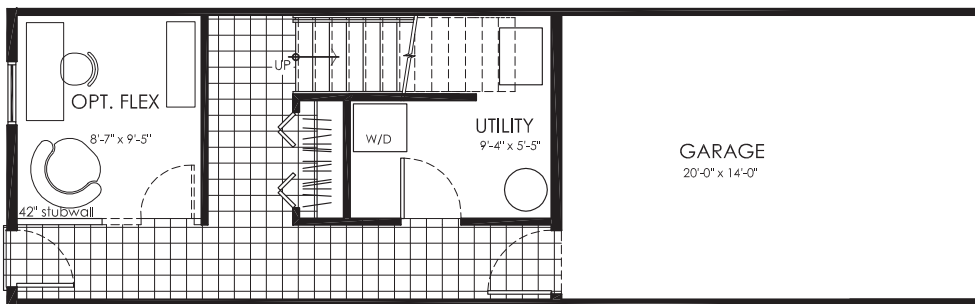

The Elmvale

2 Bedroom + Optional Flex room

Total 1349 sq.ft.

Third Floor

Second Floor

Optional Deck

Main Floor

Main Floor