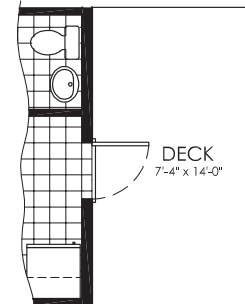

The Elmvale

2 Bedroom + Optional Flex room

Total 1349 sq.ft.

Third Floor

Second Floor

Optional Deck

Main Floor

Main Floor