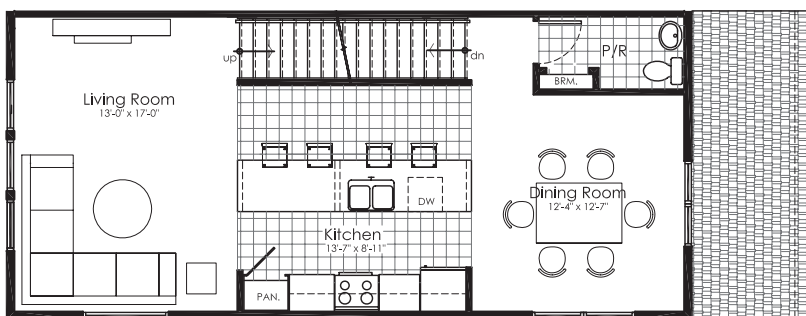

The Hazelwood

3 Bedroom + Optional Flex room

Total Living Area 1747 sq.ft.

Third Floor

Second Floor

Optional Deck

Main Floor

Sketch only, not for construction purposes.
Plans and prices are subject to change without notice. The Builder reserves the right to change material or specifications without notice but guarantees that change will be of equal or of similar value. (June 2010)