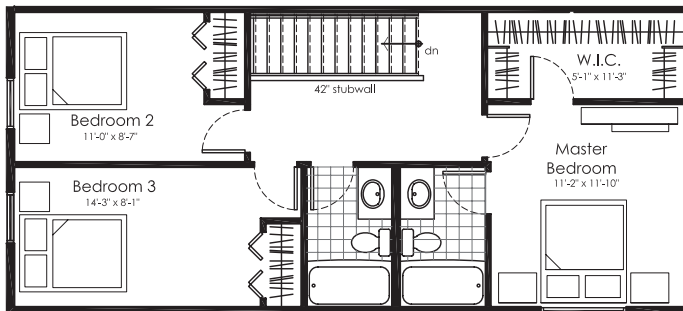

The Hazelwood

3 Bedroom + Optional Flex room

Total Living Area 1747 sq.ft.

Third Floor

Second Floor

Optional Deck

Main Floor

Sketch only, not for construction purposes.
Plans and prices are subject to change without notice. The Builder reserves the right to change material or specifications without notice but guarantees that change will be of equal or of similar value. (June 2010)