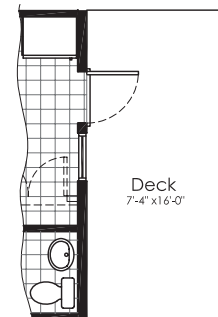

The Raintree

2 Bedroom + Optional Flex room

Total Living Area 1354 sq.ft.

Third Floor

Second Floor

Optional Deck

Main Floor

Sketch only, not for construction purposes.
Plans and prices are subject to change without notice. The Builder reserves the right to change material or specifications without notice but guarantees that change will be of equal or of similar value. (June 2010)