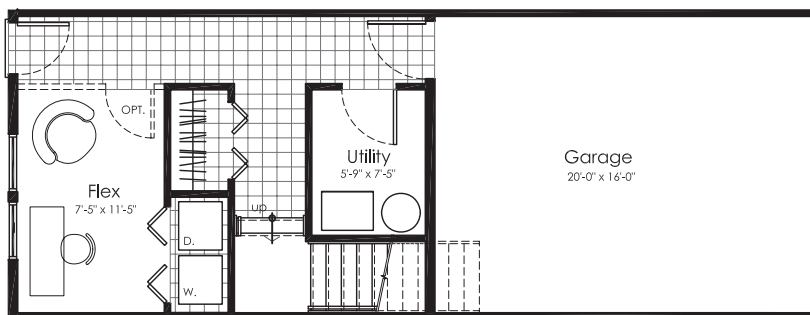

The Raintree

2 Bedroom + Optional Flex room

Total Living Area 1354 sq.ft.

Third Floor

Second Floor

Optional Deck

Main Floor

Sketch only, not for construction purposes.
Plans and prices are subject to change without notice. The Builder reserves the right to change material or specifications without notice but guarantees that change will be of equal or of similar value. (June 2010)