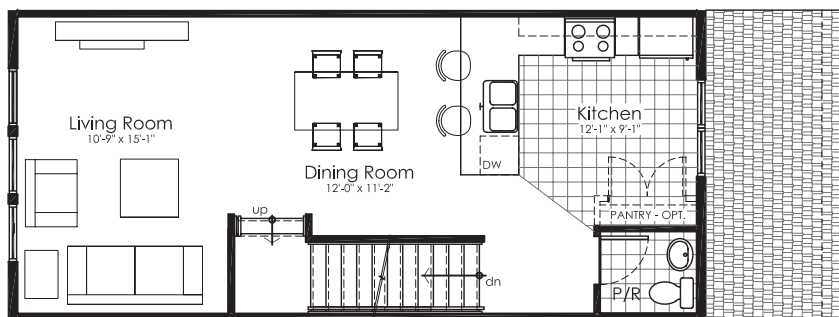

The Raintree

2 Bedroom + Optional Flex room

Total Living Area 1354 sq.ft.

Third Floor

Second Floor

Optional Deck

Main Floor

Sketch only, not for construction purposes.
Plans and prices are subject to change without notice. The Builder reserves the right to change material or specifications without notice but guarantees that change will be of equal or of similar value. (June 2010)