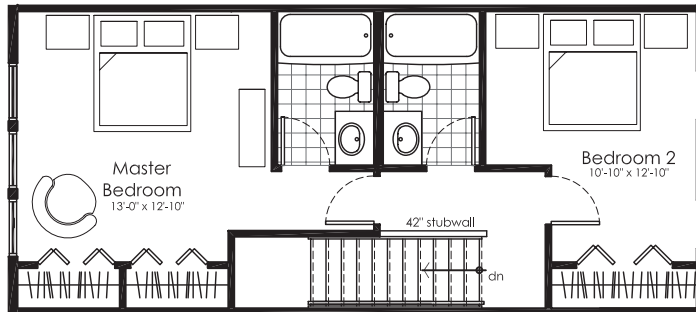

The Raintree

2 Bedroom + Optional Flex room

Total Living Area 1354 sq.ft.

Third Floor

Second Floor

Optional Deck

Main Floor

Sketch only, not for construction purposes.
Plans and prices are subject to change without notice. The Builder reserves the right to change material or specifications without notice but guarantees that change will be of equal or of similar value. (June 2010)