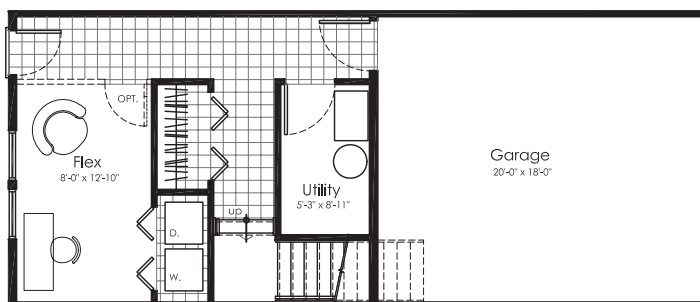

# The Tamarack

3 Bedroom + Optional Flex room

Total Living Area 1552 sq.ft.

Third Floor

Second Floor

Optional Deck

Main Floor

Sketch only, not for construction purposes.  
Plans and prices are subject to change without notice. The Builder reserves the right to change material or specifications without notice but guarantees that change will be of equal or of similar value, (June 2010)