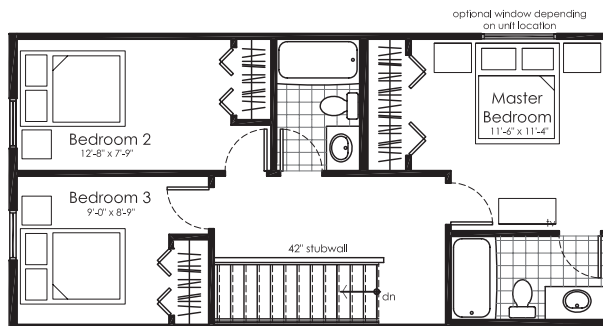

# The Tamarack

3 Bedroom + Optional Flex room

Total Living Area 1552 sq.ft.

Third Floor

Second Floor

Optional Deck

Main Floor

Sketch only, not for construction purposes.  
Plans and prices are subject to change without notice. The Builder reserves the right to change material or specifications without notice but guarantees that change will be of equal or of similar value, (June 2010)