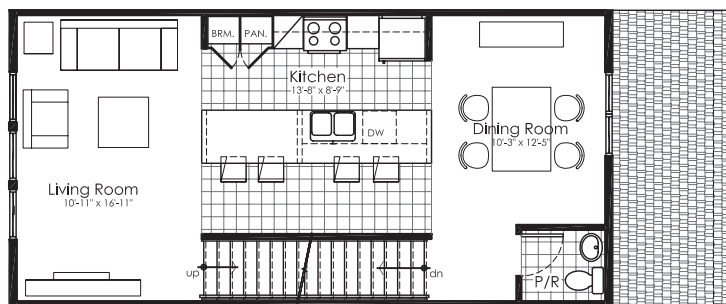

# The Tamarack

3 Bedroom + Optional Flex room

Total Living Area 1552 sq.ft.

Third Floor

Second Floor

Optional Deck

Main Floor

Sketch only, not for construction purposes.  
Plans and prices are subject to change without notice. The Builder reserves the right to change material or specifications without notice but guarantees that change will be of equal or of similar value, (June 2010)