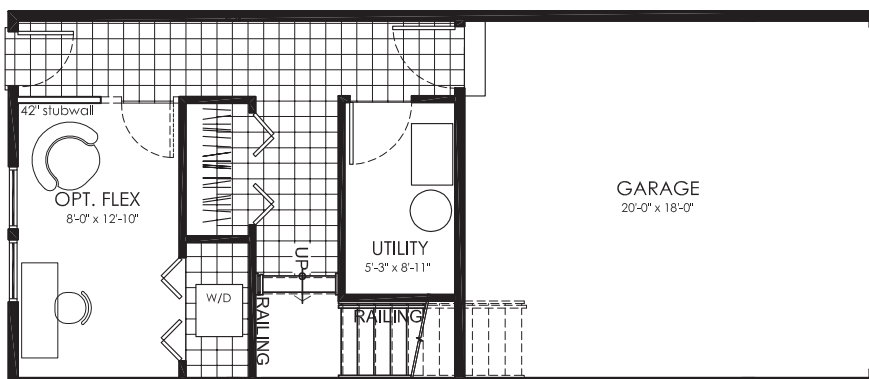

# The Tamarack II

2 Bedroom + Optional Flex room

Total Living Area: 1552 sq.ft.

Third Floor

Second Floor

Optional Deck

Main Floor

Sketch only, not for construction purposes.  
Plans and prices are subject to change without notice. The Builder reserves the right to change material or specifications without notice but guarantees that change will be of equal or of similar value. (April 2011)