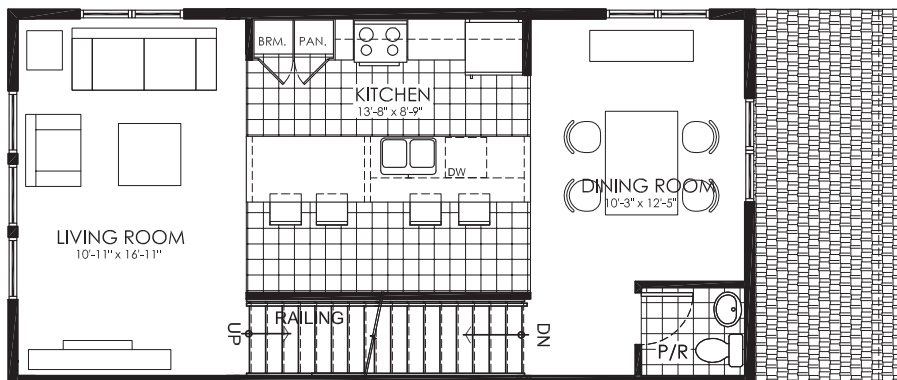

# The Tamarack II

2 Bedroom + Optional Flex room

Total Living Area: 1552 sq.ft.

Third Floor

Second Floor

Optional Deck

Main Floor

Sketch only, not for construction purposes.  
Plans and prices are subject to change without notice. The Builder reserves the right to change material or specifications without notice but guarantees that change will be of equal or of similar value. (April 2011)