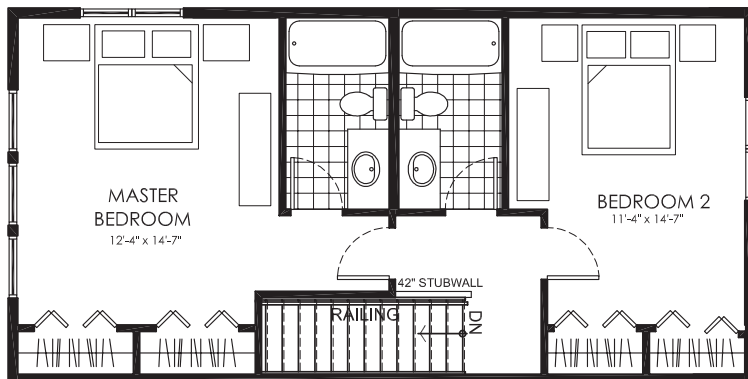

# The Tamarack II

2 Bedroom + Optional Flex room

Total Living Area: 1552 sq.ft.

Third Floor

Second Floor

Optional Deck

Main Floor

Sketch only, not for construction purposes.  
Plans and prices are subject to change without notice. The Builder reserves the right to change material or specifications without notice but guarantees that change will be of equal or of similar value. (April 2011)