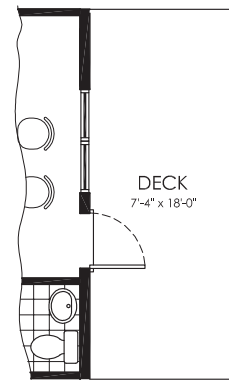

# The Tamarack II

2 Bedroom + Optional Flex room

Total Living Area: 1552 sq.ft.

Third Floor

Second Floor

Optional Deck

Main Floor

Sketch only, not for construction purposes.  
Plans and prices are subject to change without notice. The Builder reserves the right to change material or specifications without notice but guarantees that change will be of equal or of similar value. (April 2011)